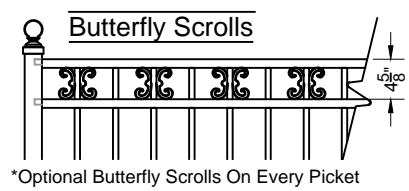

Long Islander #300 6ft Fence Panel