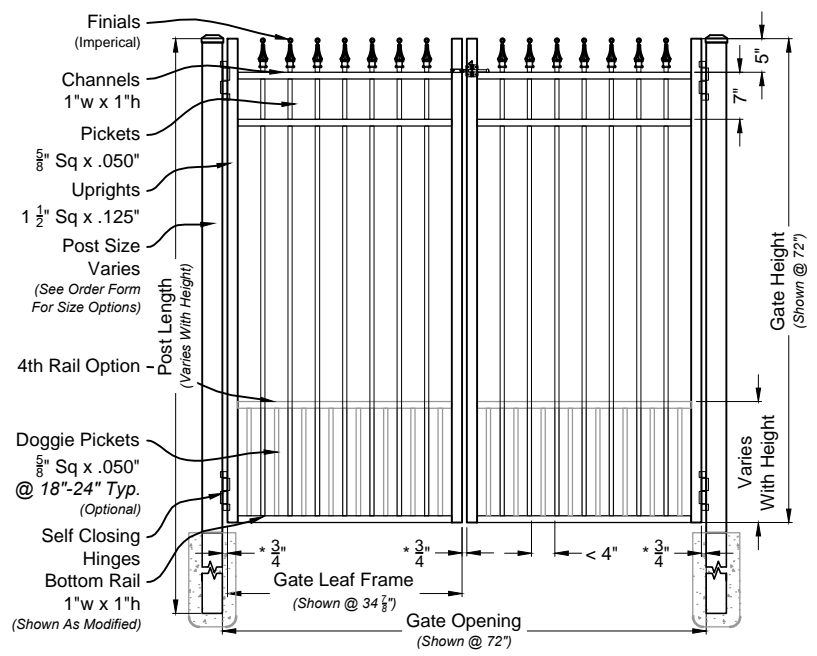

Res 403 Series
 Fence & Gate
 Details

Finials #600 6ft Fence Panel

Matching Gate Options

Finials Single Walk Gate

Finials Double Walk Gate

Finials Fence & Gate
Residential Series #600

aluminum
fence gates railing
L.A Ornamental.com
3708 NW 82nd Street, Miami, FL 33145
Phone: 305.696.0419
Fax: 305.696.0461

DRAWING NOTES:
Don't Scale From Drawings.
Please See Our Fence & Gate Style Sheet For Other Options.
*Other Optional Gate Hardware Available, But May Change The Hinge And Latch Clearances.

Res 600 Series
Fence & Gate
Details