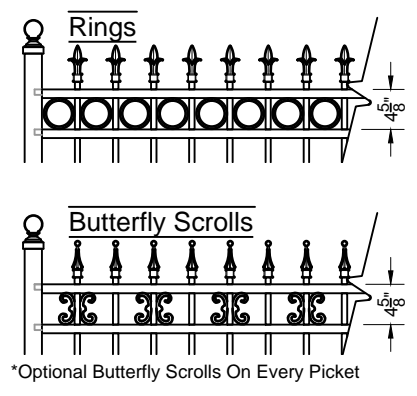

Finials #600 6ft Fence Panel