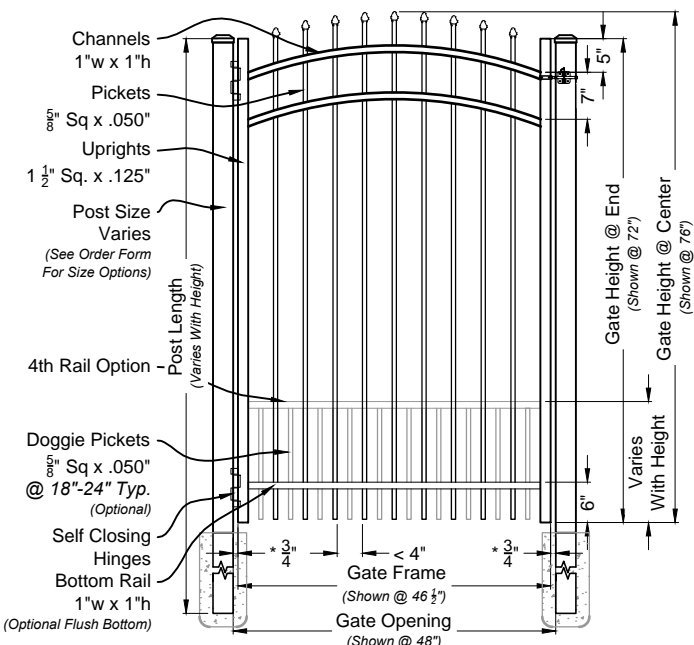

Matching Gate Options

Maine Single Walk Gate