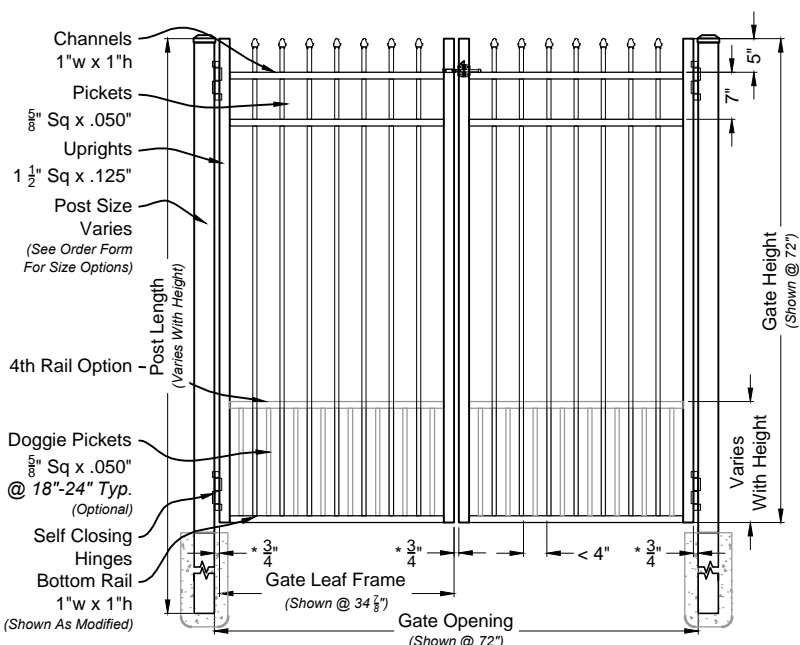

Res 200 Series
Fence & Gate
Details

Maine #203 6ft Fence Panel

Matching Gate Options

Maine Single Walk Gate

Maine Double Walk Gate

Maine Fence & Gate
Residential Series #203

Phone: 305.696.0419
Fax: 305.696.0461