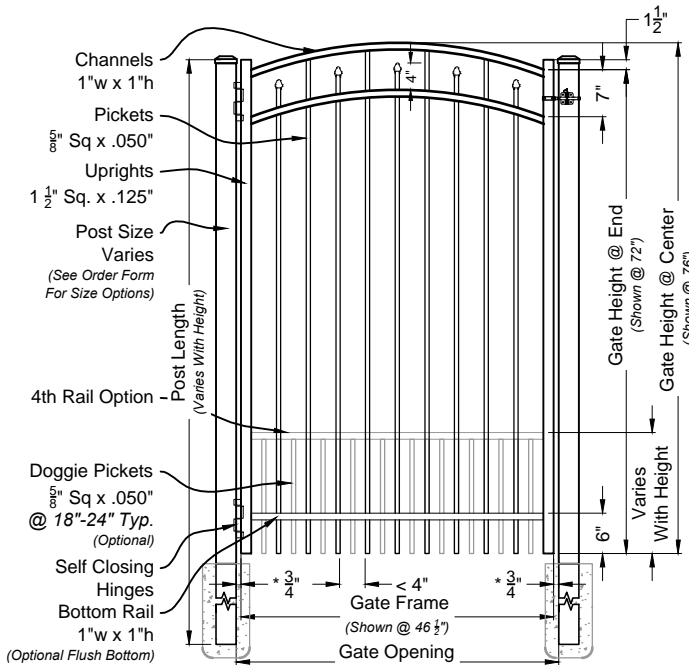

Matching Gate Options

Floridaian Single Walk Gate