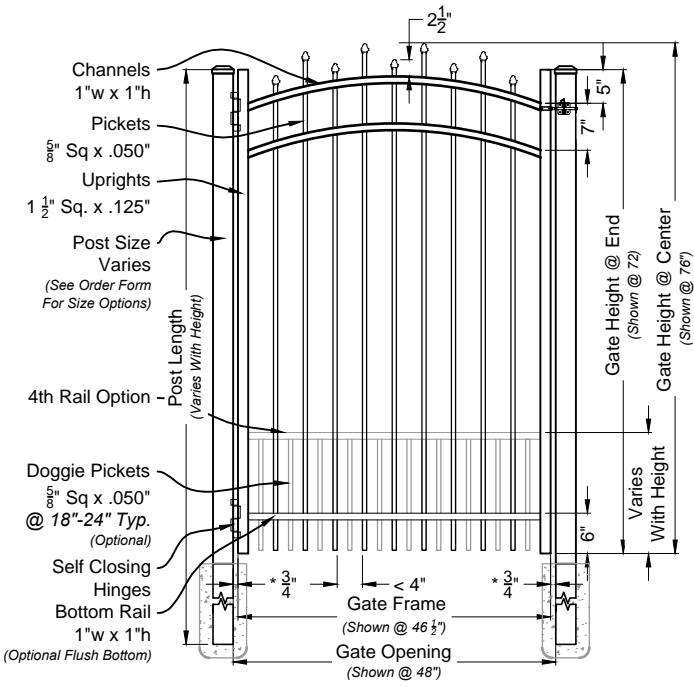

Matching Gate Options

Californian Single Walk Gate