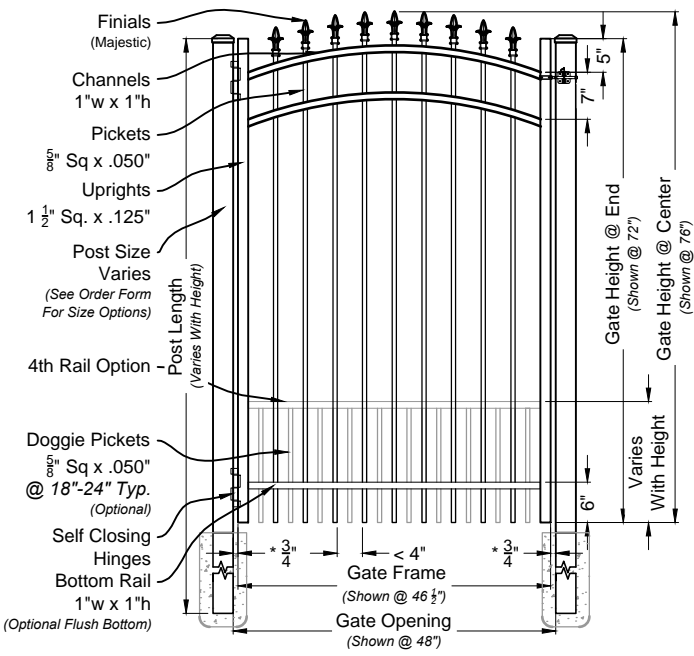

Matching Gate Options

Finials Single Walk Gate