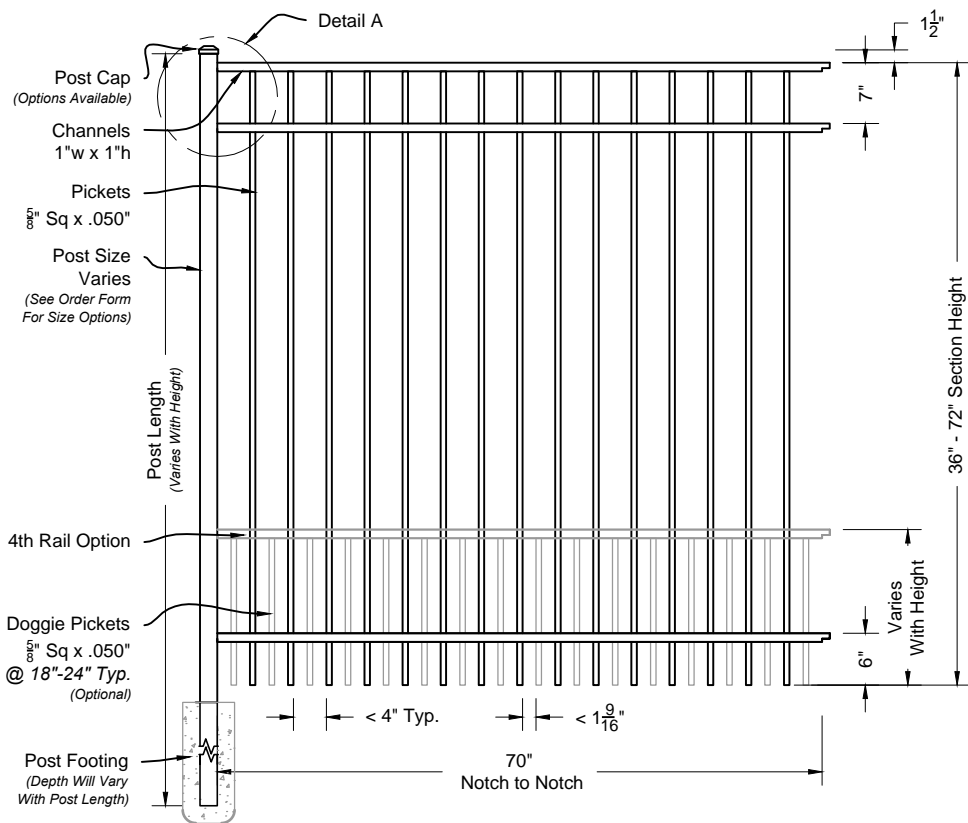

Long Islander #300 6ft Fence Panel