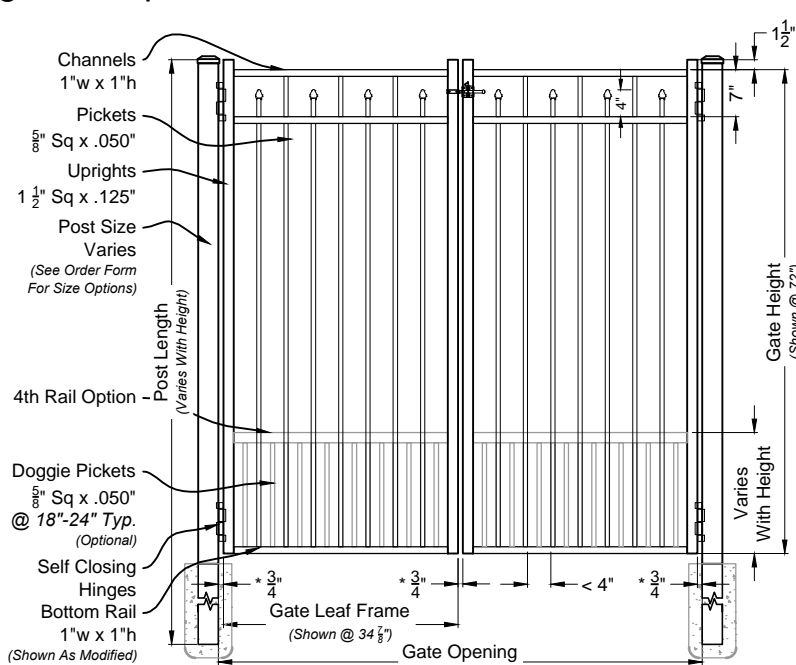

Floridaian Double Walk Gate

Floridaian Fence & Gate
Residential Series #303

aluminum
fence □ gates □ railing

L.A Ornamental.com
3708 NW 82nd Street, Miami, FL 33145
Phone: 305.696.0419
Fax: 305.696.0461

DRAWING NOTES:
Don't Scale From Drawings.
Please See Our Fence & Gate Style Sheet For Other Options.
*Other Optional Gate Hardware Available, But May Change The Hinge And Latch Clearances.

Res 303 Series
Fence & Gate
Details