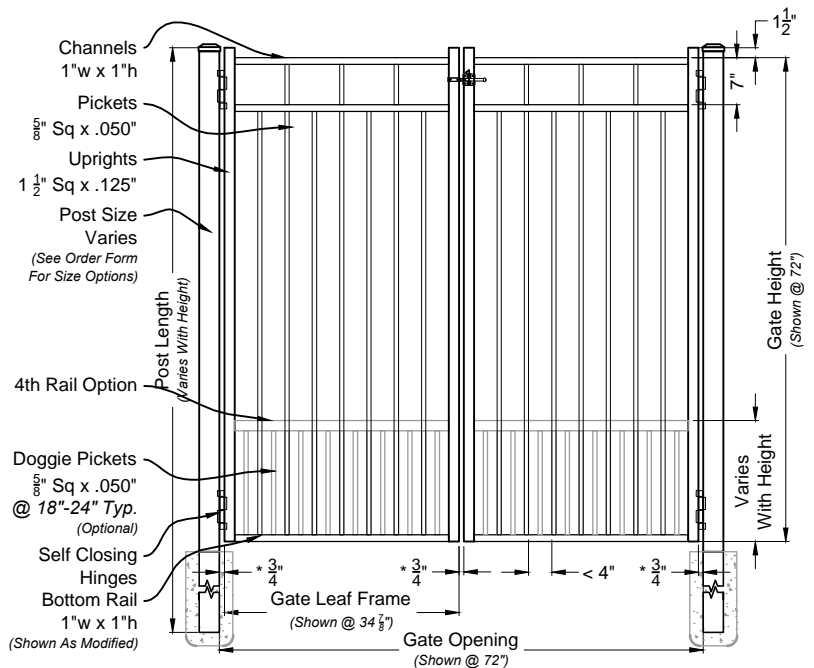

DRAWING NOTES:
 Don't Scale From Drawings.
 Please See Our Fence & Gate Style Sheet For Other Options.
 *Other Optional Gate Hardware Available, But May Change The Hinge And Latch Clearances.

Res 303 Series
 Fence & Gate
 Details

Rings
 Not Available

Butterfly Scrolls
 Not Available

Carolina #403 6ft Fence Panel

Matching Gate Options

Carolina Single Walk Gate

Carolina Double Walk Gate

Carolina Fence & Gate
 Residential Series #403

aluminum
 fence □ gates □ railing