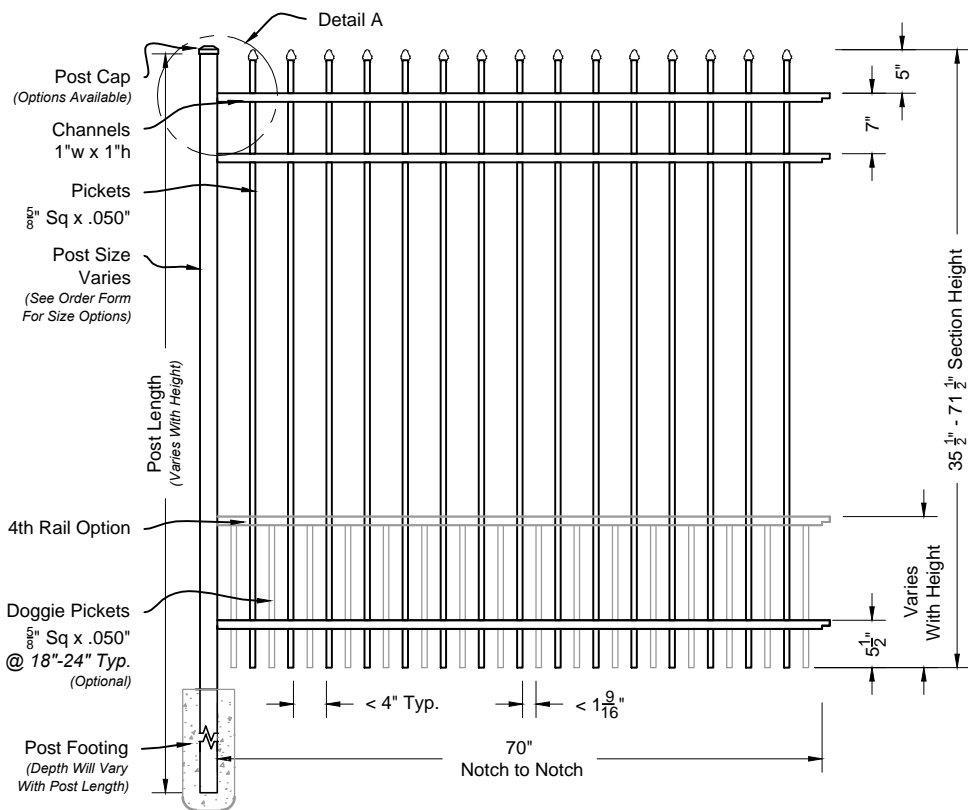

Maine #203 6ft Fence Panel