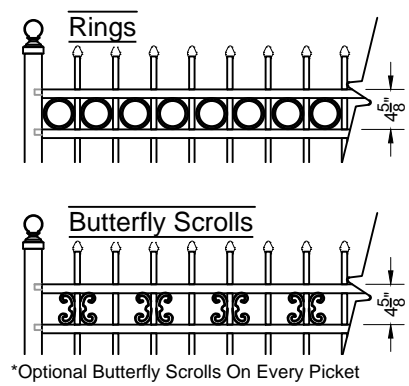

Maine #203 6ft Fence Panel