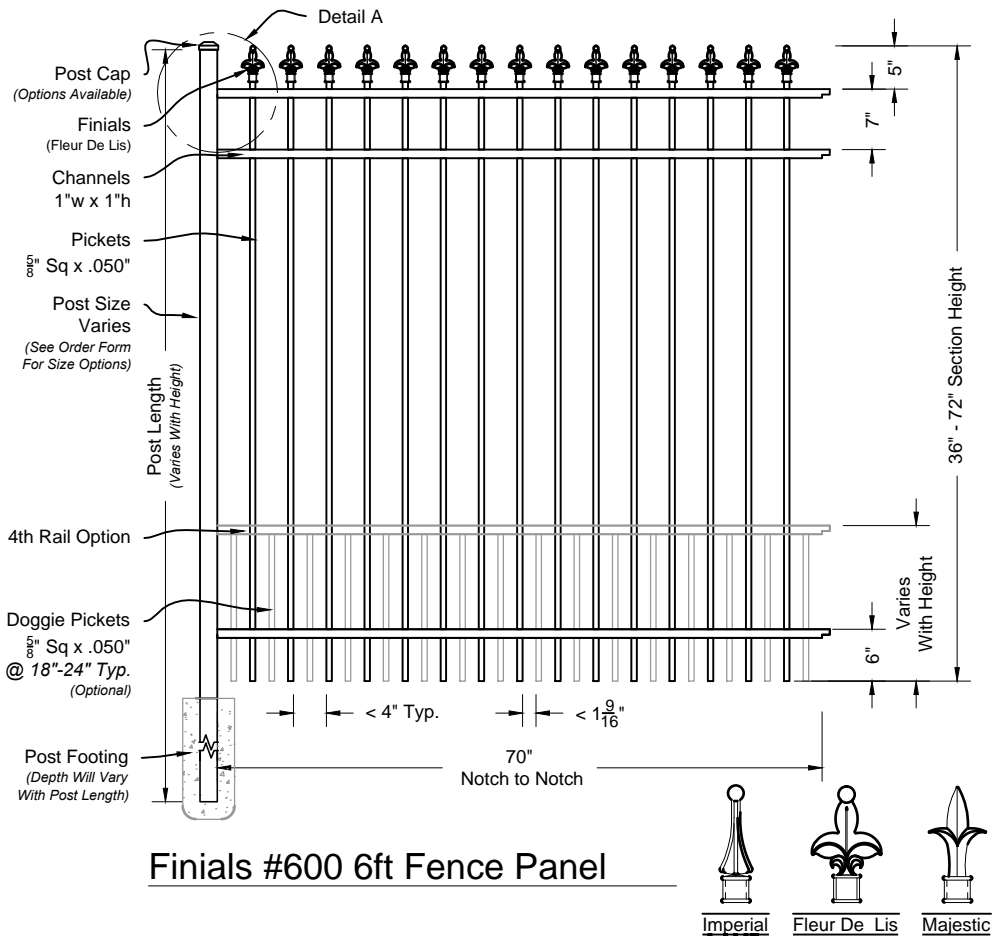

Finials #600 6ft Fence Panel