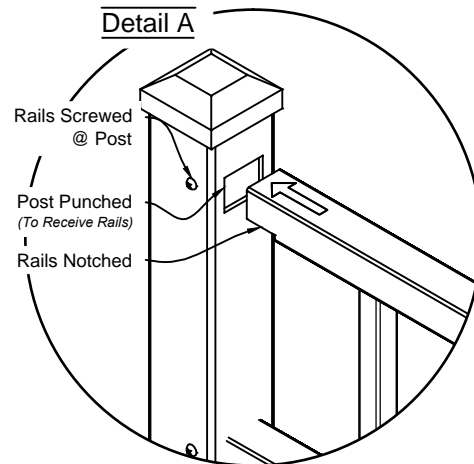

Rings
Not Available
|| || || || || || || || ||

Butterfly Scrolls
Not Available
|| || || || || || || || ||

Matching Gate Options

Floridaian Fence & Gate
Residential Series #303

aluminum
fence □ gates □ railing

L.A Ornamental.com
3708 NW 82nd Street, Miami, FL 33145
Phone: 305.696.0419
Fax: 305.696.0461

DRAWING NOTES:
Don't Scale From Drawings.
Please See Our Fence & Gate Style Sheet For Other Options.
*Other Optional Gate Hardware Available, But May Change The Hinge And Latch Clearances.

Res 303 Series
Fence & Gate
Details