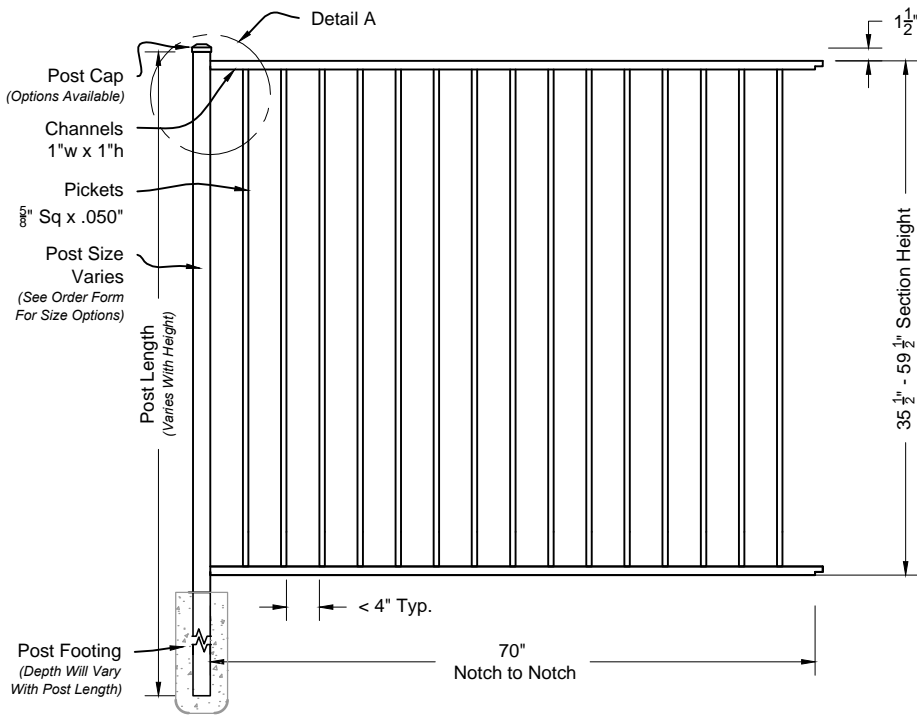

Res 403 Series
 Fence & Gate
 Details

Finials #600 6ft Fence Panel

Matching Gate Options

Finials Single Walk Gate

Finials Double Walk Gate

Finials Fence & Gate
Residential Series #600

aluminum
fence gates railing
L.A Ornamental.com
3708 NW 82nd Street, Miami, FL 33145
Phone: 305.696.0419
Fax: 305.696.0461

DRAWING NOTES:
Don't Scale From Drawings.
Please See Our Fence & Gate Style Sheet For Other Options.
*Other Optional Gate Hardware Available, But May Change The Hinge And Latch Clearances.

Res 600 Series
Fence & Gate
Details