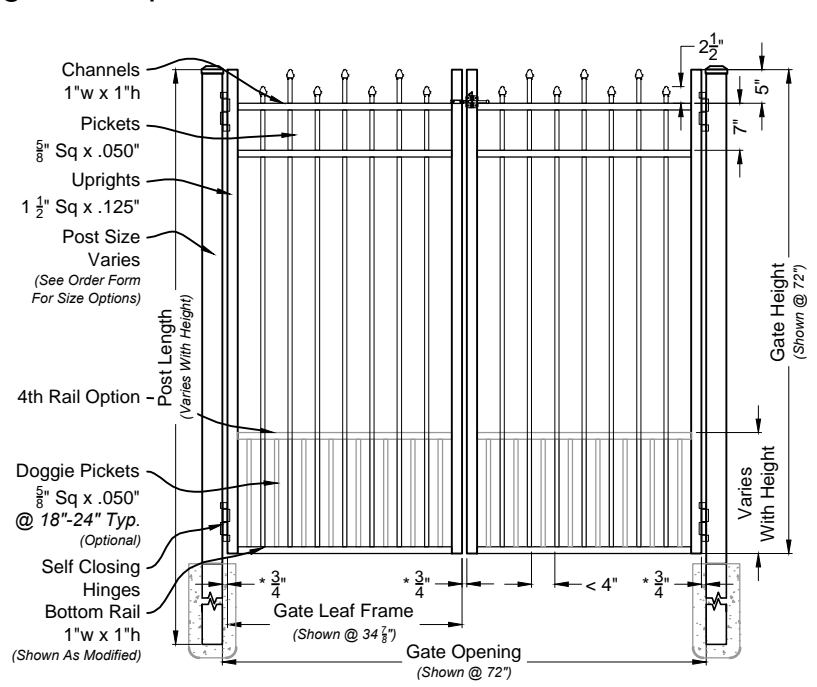

Californian #200 6ft Fence Panel

Matching Gate Options

Californian Single Walk Gate

Californian Double Walk Gate

Californian Fence & Gate
Residential Series #200

aluminum
fence gates railing

Phone: 305.696.0419
Fax: 305.696.0461