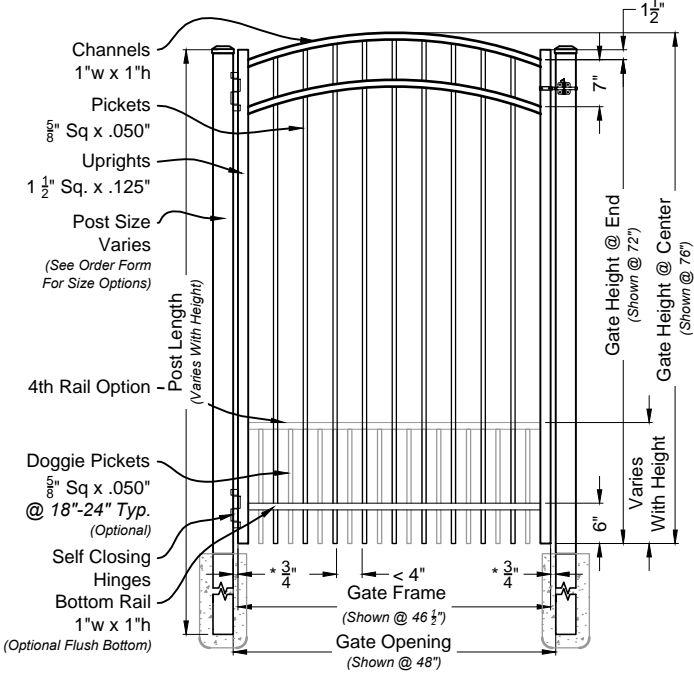

Res 203 Series
Fence & Gate
Details

Long Islander #300 6ft Fence Panel

Matching Gate Options

Long Islander Single Walk Gate

Long Islander Double Walk Gate

Long Islander Fence & Gate
Residential Series #300