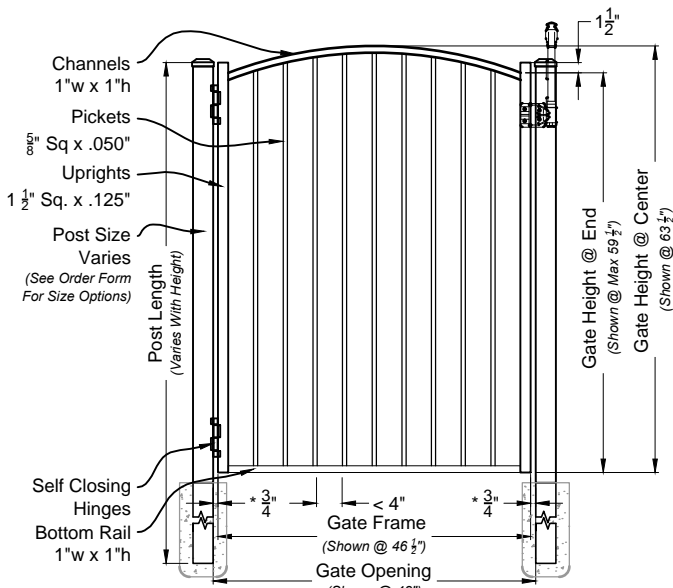

DRAWING NOTES:
Don't Scale From Drawings.
Please See Our Fence & Gate Style Sheet For Other Options.
*Other Optional Gate Hardware Available, But May Change The Hinge And Latch Clearances.

Res 600 Series
Fence & Gate
Details

Alamo #400 6ft Fence Panel

Rings

Not Available

Butterfly Scrolls

Not Available

Matching Gate Options

Alamo Single Walk Gate

Alamo Double Walk Gate

Alamo Fence & Gate
Residential Series #400

aluminum
fence gates railing

L.A Ornamental.com
3708 NW 82nd Street, Miami, FL 33145
Phone: 305.696.0419
Fax: 305.696.0461

DRAWING NOTES:

Don't Scale From Drawings.
Please See Our Fence & Gate Style Sheet For Other Options.