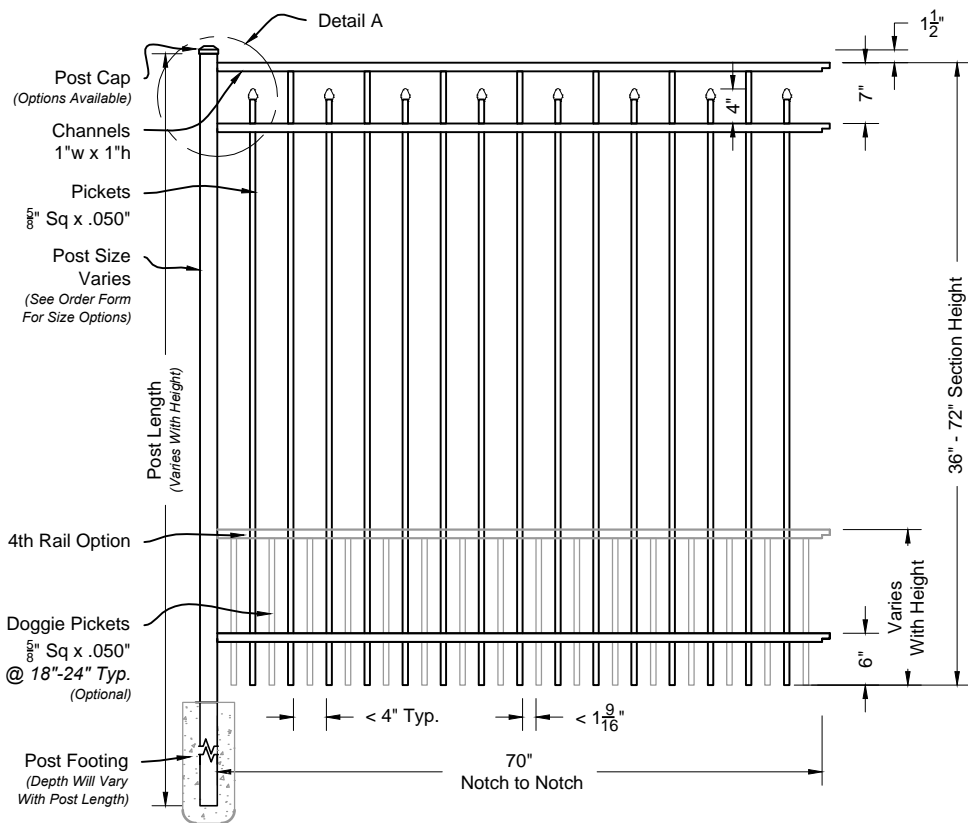

Floridaian #303 6ft Fence Panel

Rings
Not Available
|| || || || || || || || ||

Butterfly Scrolls
Not Available
|| || || || || || || || ||