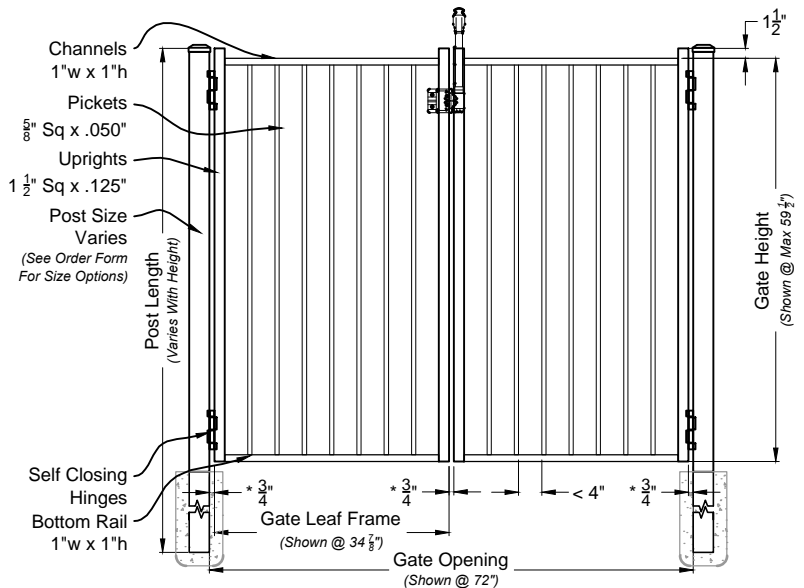

DRAWING NOTES:
Don't Scale From Drawings.
Please See Our Fence & Gate Style Sheet For Other Options.
*Other Optional Gate Hardware Available, But May Change The Hinge And Latch Clearances.

Res 600 Series
Fence & Gate
Details

Alamo #400 6ft Fence Panel

Rings

Not Available

Butterfly Scrolls

Not Available

Matching Gate Options

Alamo Single Walk Gate

Alamo Double Walk Gate

Alamo Fence & Gate
Residential Series #400

aluminum
fence gates railing

L.A Ornamental.com
3708 NW 82nd Street, Miami, FL 33145
Phone: 305.696.0419
Fax: 305.696.0461

DRAWING NOTES:

Don't Scale From Drawings.
Please See Our Fence & Gate Style Sheet For Other Options.