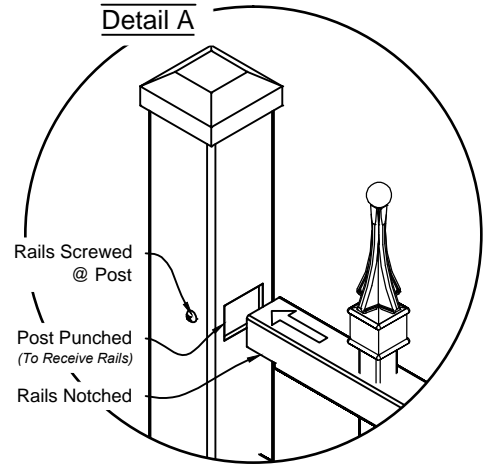

Finials #600 6ft Fence Panel