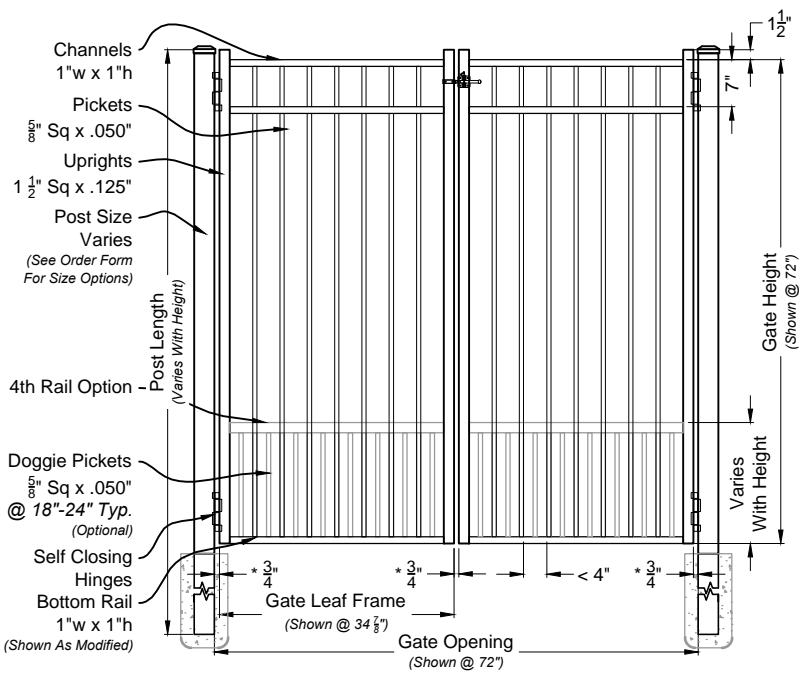

Res 203 Series
Fence & Gate
Details

Long Islander #300 6ft Fence Panel

Matching Gate Options

Long Islander Single Walk Gate

Long Islander Double Walk Gate

Long Islander Fence & Gate
Residential Series #300